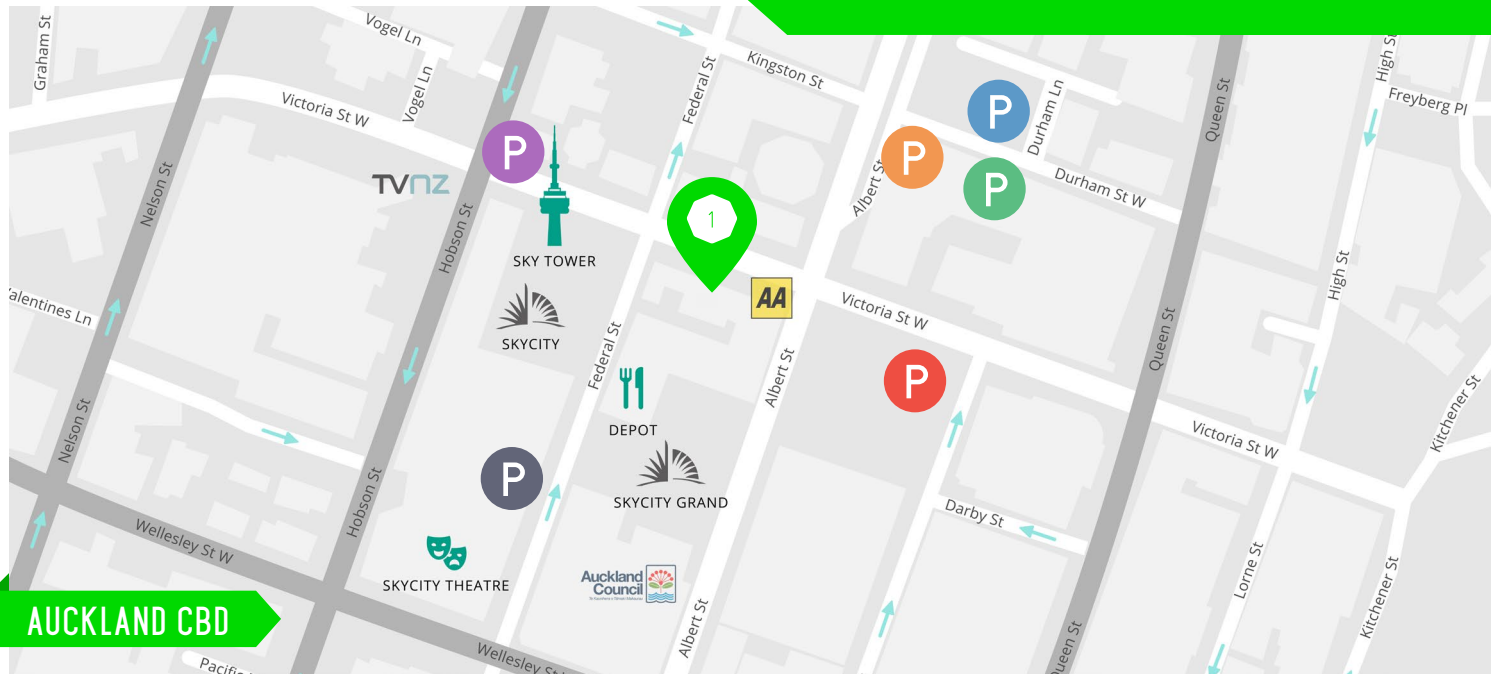

PARKING TIPS & HINTS

AUCKLAND CBD

TRAFFIK DIGITAL AUCKLAND

Level 6, 62 Victoria Street West
PO Box 90424, Auckland Central 1010
+64 9 448 5710

SKYCITY

ELLIOT STREET
(WILSON PARKING)

FINANCE CENTRE, ALBERT
STREET (WILSON PARKING)

DURHAM LANE
(WILSON PARKING)

CITY CENTRE
(WILSON PARKING)

STREET
(VICTORIA STREET WEST)